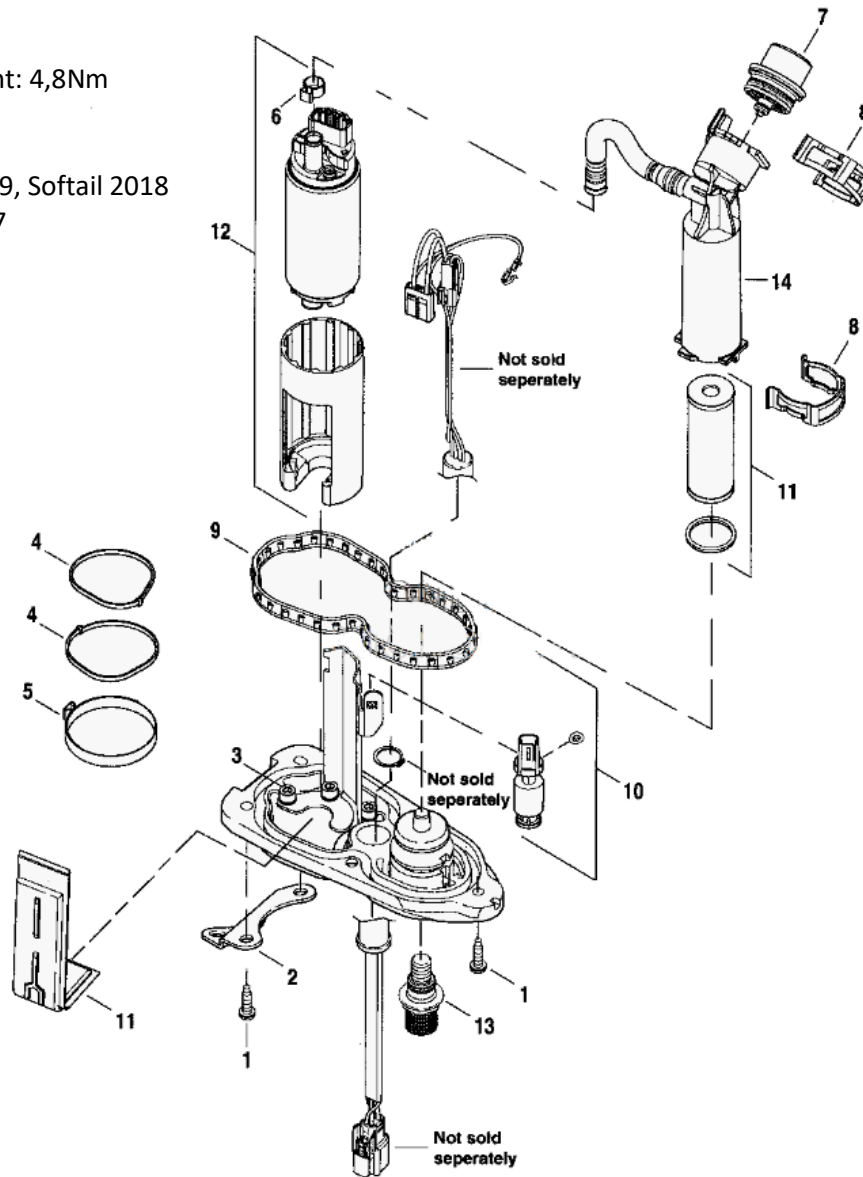

Benzinpumpe HD Sportster www.WolfsburgerBiker.de

Schraube:
 Torx SEMS Pan Head No.10-24 x 7/8" UNC
 Ref. Nr.: 1
 Anzahl: 5
 Anzugsmoment: 4,8Nm

Dichtung:
 Sportster 07-19, Softail 2018
 OEM 75301-07
 Ref. Nr.: 9

REF. NO.	PART NO.	FUEL PUMP ASSEMBLY DESCRIPTION	XL 1200X FOURTY-EIGHT LC
-	75268-07D	FUEL PUMP MODULE, W/ FUEL SENDER HARNESS (INC 3-14)	1
1	1081A	SCREW	5
3	1091	SCREW	3
4	10181	CABLE STRAP	3
5	10303	CLAMP, PUMP ASSEMBLY	1
6	10304	CLAMP, TUBE	1
7	61015-04A	PRESSURE REGULATOR ASSEMBLY	1
8	61213-04A	RETAINING CLIP	2
9	75301-07	SEAL, COVER PLATE	1
10	75302-07A	SENSOR, FUEL LEVEL W/ RETAINING RING	1
11	75304-07A	FUEL FILTER KIT, W/ REF # 4, 5, STRAINER & FILTER ELEMENT	1
12	75305-07A	FUEL PUMP, W/ REF # 3, 4, 5, 6	1
13	75309-07	VALVE ASSEMBLY	1
14	75317-07	FILTER HOUSING	1